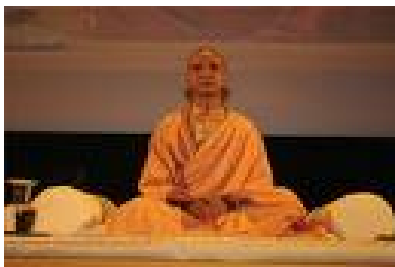

Neti Pots

2010

Neti Pots

Neti Pots

The Satyam Yoga School is in Rosebank Johannesburg and we are only available before or after classes as we do not live on the premises. Directions to the school are available for download on the same page as this document.